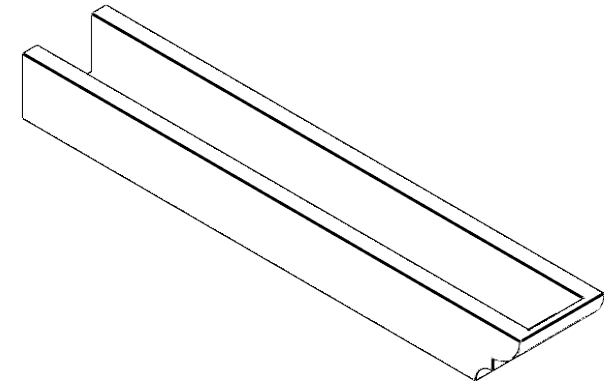

ISOMETRIC

GENERATED DATE : 03/02/2023

EKENA MILLWORK
2300 WEST MAIN ST.
CLARKSVILLE, TX 75426
TOLL FREE: 866-607-0453
WWW.EKENAMILLWORK.COM

NOTES

1. INSTALLATION TO BE COMPLETED IN ACCORDANCE WITH MANUFACTURER'S SPECIFICATIONS.
2. DRAWING MAY NOT BE TO SCALE
3. THIS DRAWING IS INTENDED FOR DESIGN AND PLANNING PURPOSES ONLY.
4. ALL INFORMATION CONTAINED HEREIN WAS CURRENT AT THE TIME OF DEVELOPMENT BUT MUST BE REVIEWED AND APPROVED BY THE PRODUCT MANUFACTURER TO BE CONSIDERED ACCURATE.
5. TIMBERTHANE ARCHITECTURAL PRODUCTS ARE MADE FROM HIGH DENSITY URETHANE AND COME FACTORY PRIMED