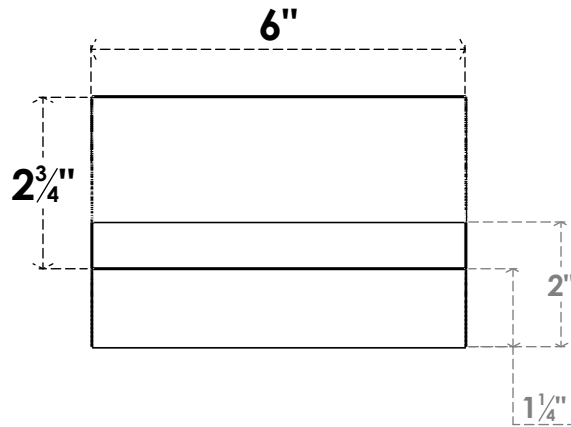

# ITEM NUMBER: RFTURO060X04000X36000X004RID00RCPR

6"W X 4"H X 36"L TIMBERTHANE ROUGH CEDAR RIDGEWOOD FAUX WOOD OPEN RAFTER TAIL, 4"L END, PRIMED TAN

## SIDE PROFILE