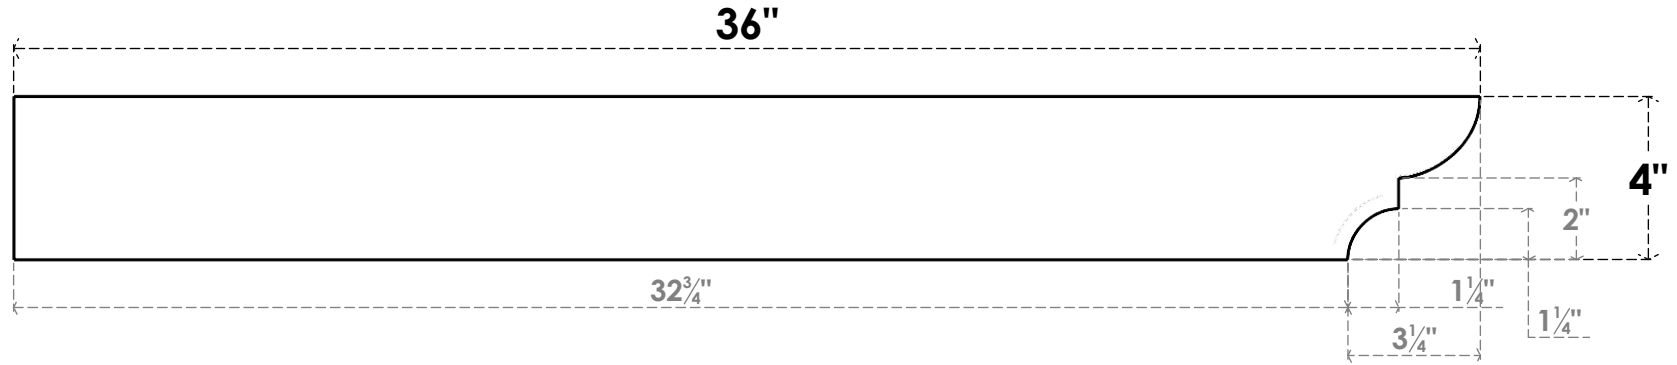

# ITEM NUMBER: RFTURO060X04000X36000X004RID00RCPR

6"W X 4"H X 36"L TIMBERTHANE ROUGH CEDAR RIDGEWOOD FAUX WOOD OPEN RAFTER TAIL, 4"L END, PRIMED TAN

## SIDE PROFILE